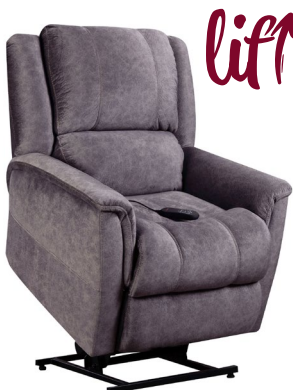

172 VIPER

Rocker Recliner
172-91-14 - Gunmetal

Rocker Recliner
172-91-17 - Coffee

Rocker Recliner
172-91-21 - Carob

Overall Width: 35 Inches
Overall Depth: 42 Inches
Overall Height: 40 Inches

The 172 Rocker Recliner is a sleek, medium-scale design featuring plush, pad-over chaise seating and solid foam arms. The 100% polyester cover is easy to maintain.

Zero Gravity Lift Chair
172-59-14 - Gunmetal

Zero Gravity Lift Chair
172-59-17 - Coffee

Zero Gravity Lift Chair
172-59-21 - Carob

lift + **ZERO GRAVITY**

lift + **ZERO GRAVITY**

172-91 Manual
Gunmetal, Coffee, or Carob